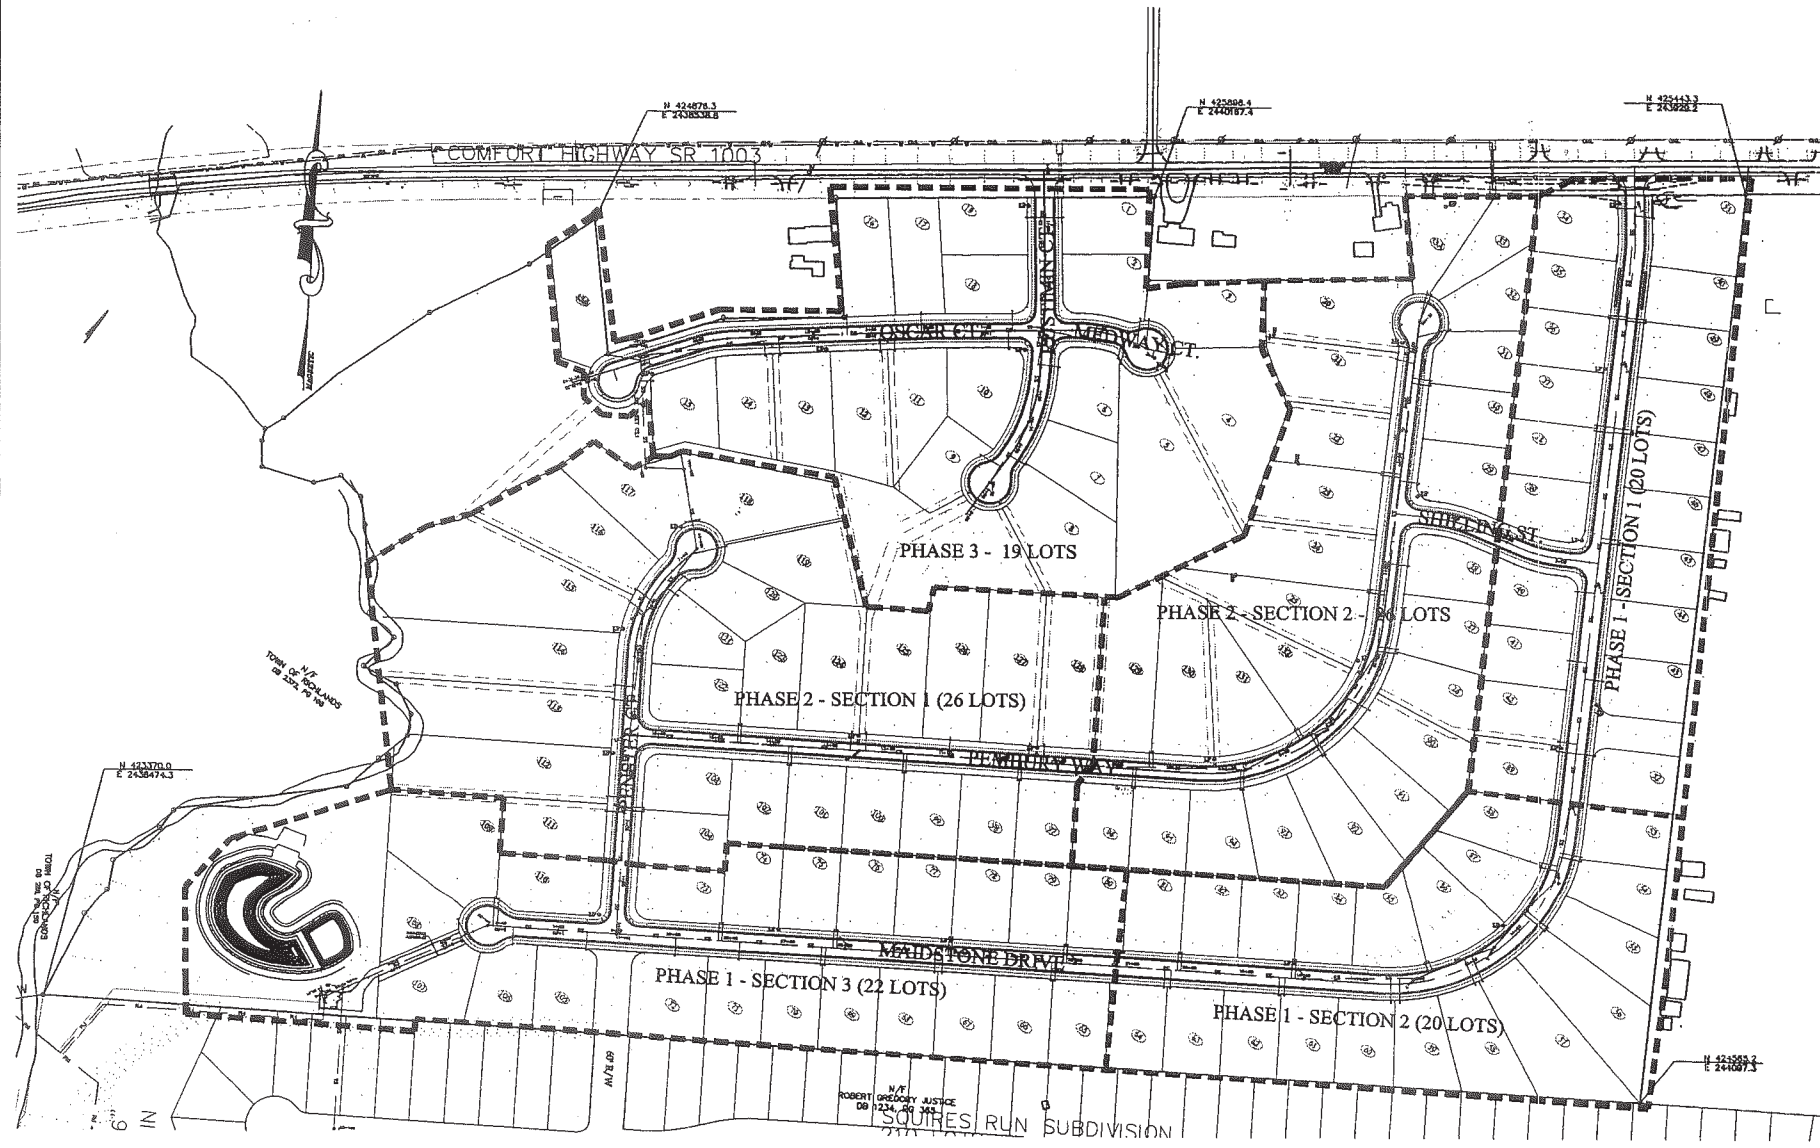

| REVISION | DATE | DESCRIPTION |
|----------|------|-------------|
| | | |
| | | |
| | | |

N/F
 ROBERT GREGORY JUSTICE
 DB 1234-001

6" IN