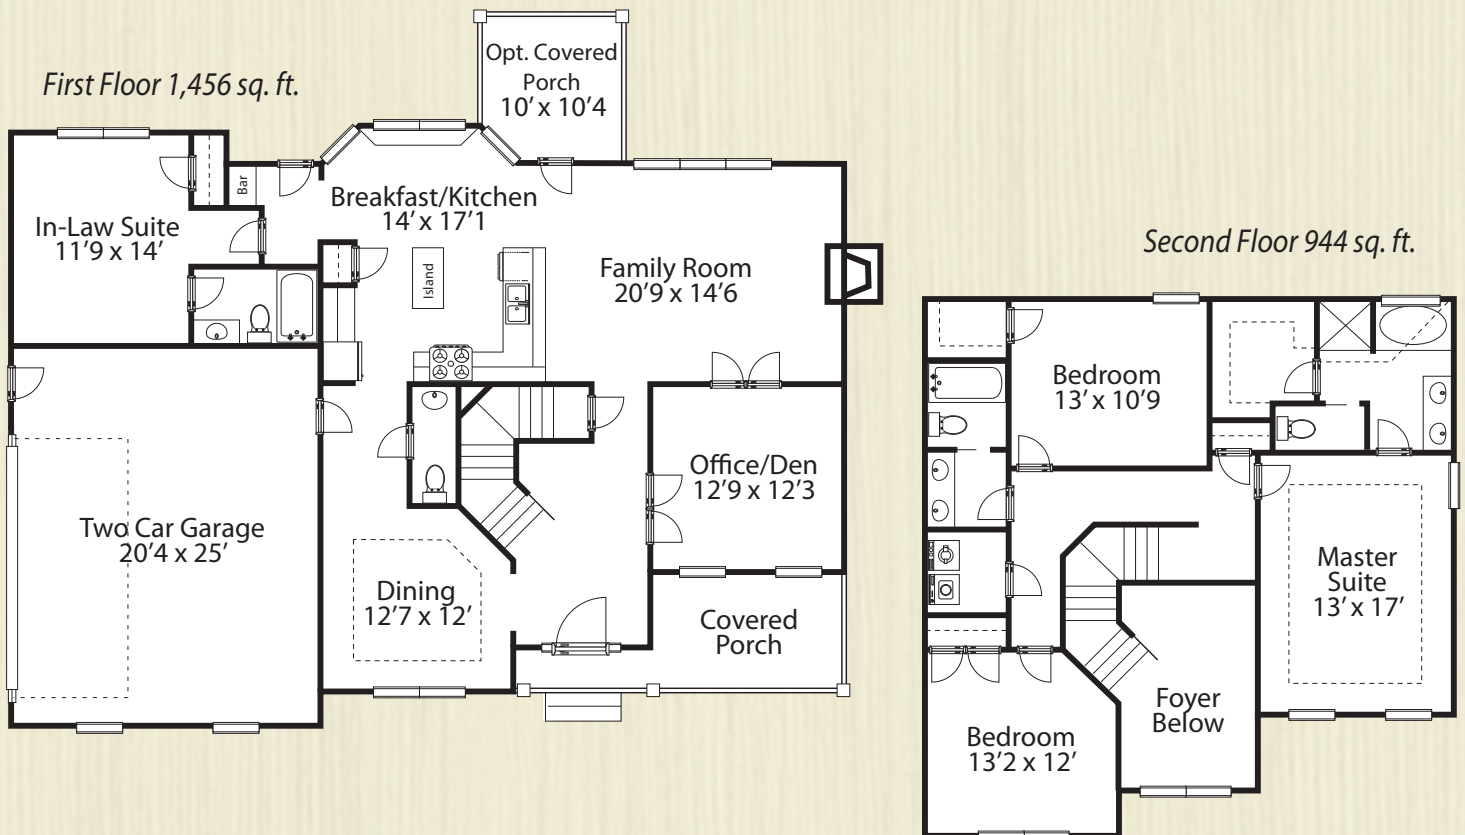

THE BROOKSTONE

2,400 total heated sq. ft.

Built by
HORIZONS EAST
BUILDING CO.
where details make the difference

Artist's representation only. Plans may differ depending on the modifications performed by the builder. May vary from these drawings.