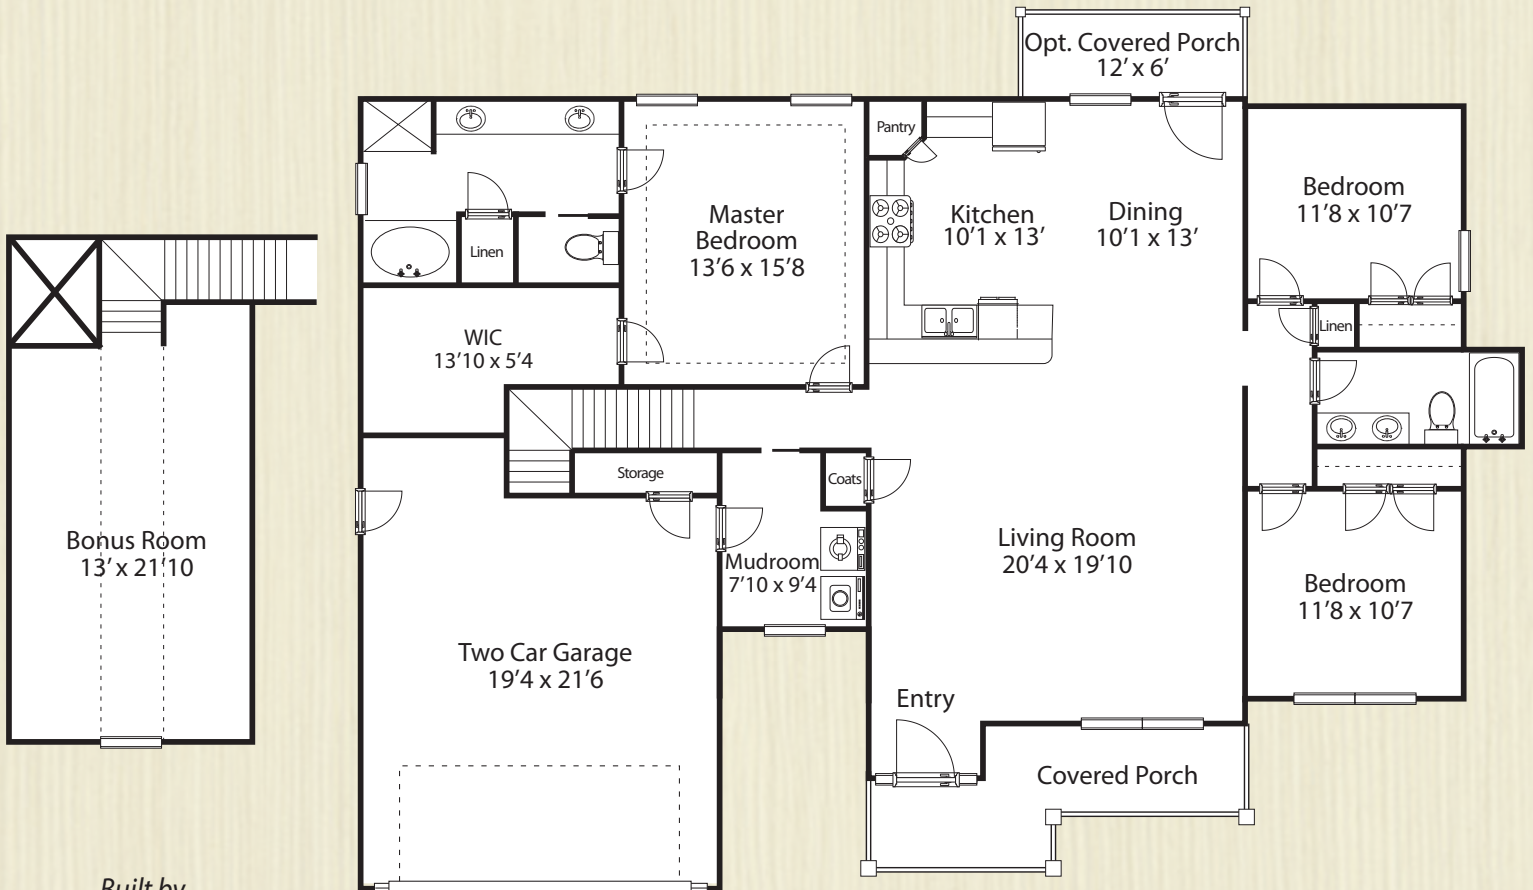

THE MAGNOLIA RIDGE

1,990 total heated sq. ft. with bonus

Built by
HORIZONS EAST
BUILDING CO.

where details make the difference

Artist's representation only. Plans may differ depending on the modifications performed by the builder. May vary from these drawings.